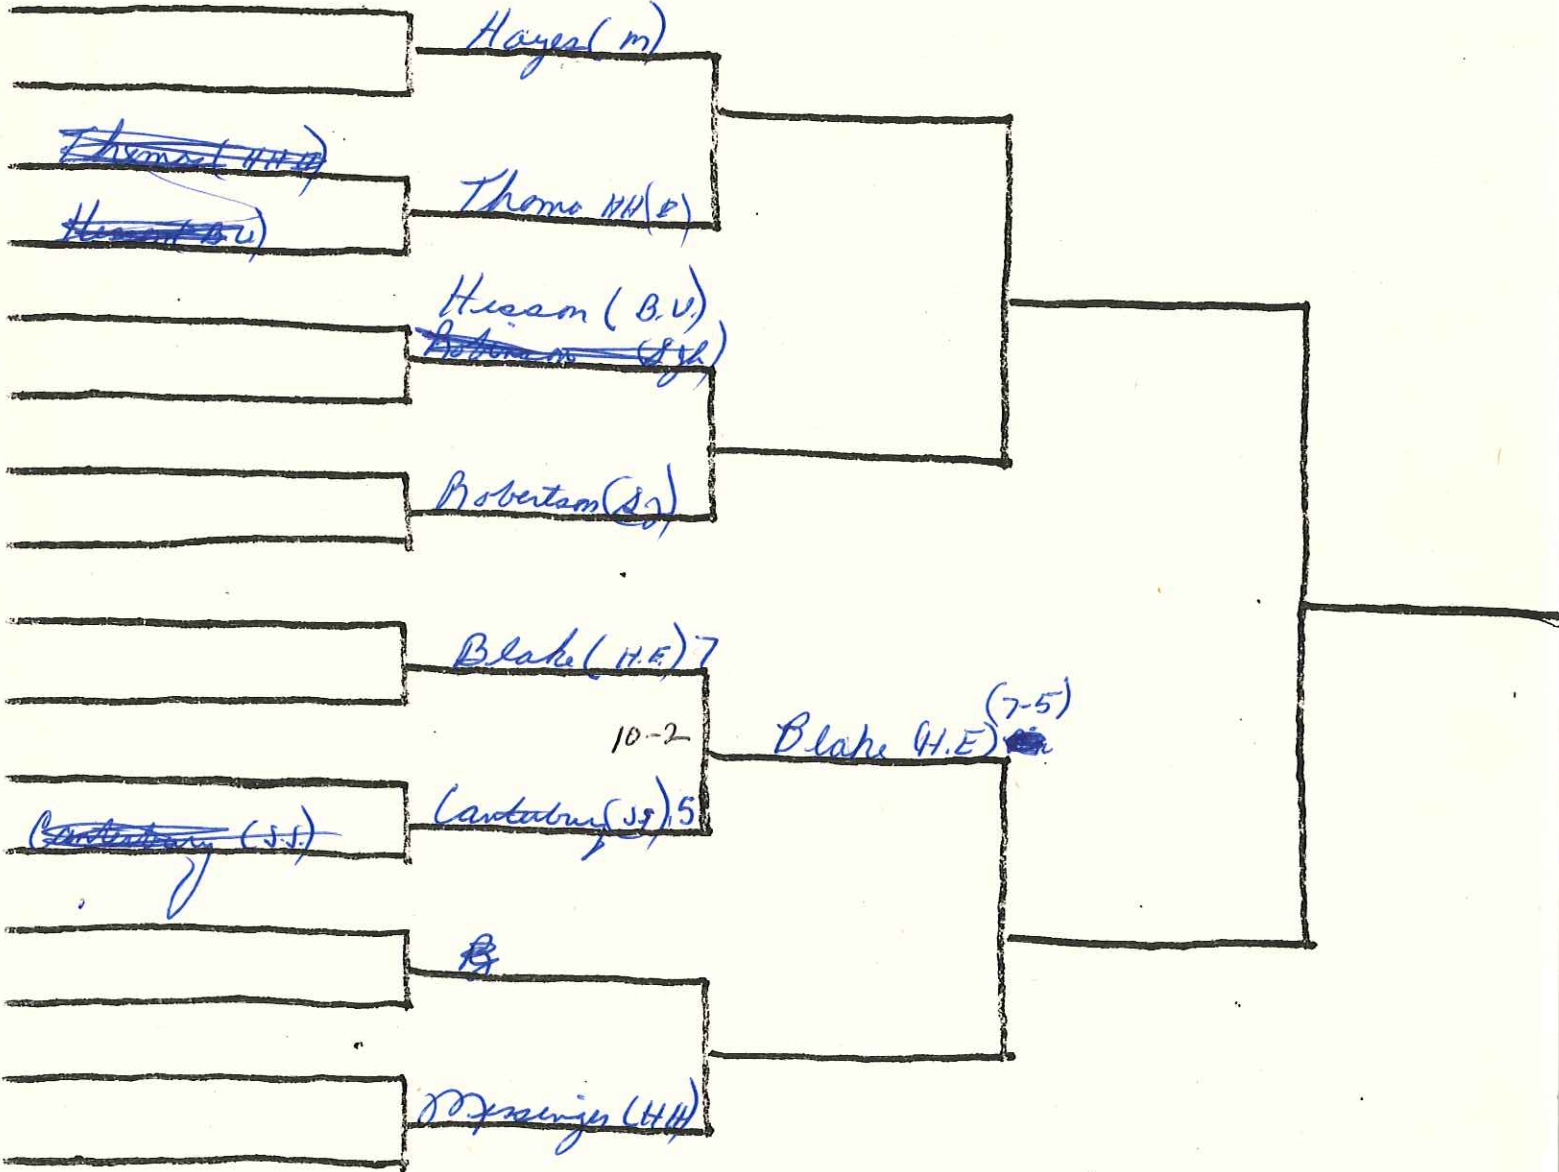

Village Inv
1984

1984 Village Invitational
98

4
14
~~4~~

4
14
18

4
 14
 6

 24

4
1

Wt 119

4
14

18

~~4~~
 4
 3
 5
 12

0

4
3
5
—
12

0