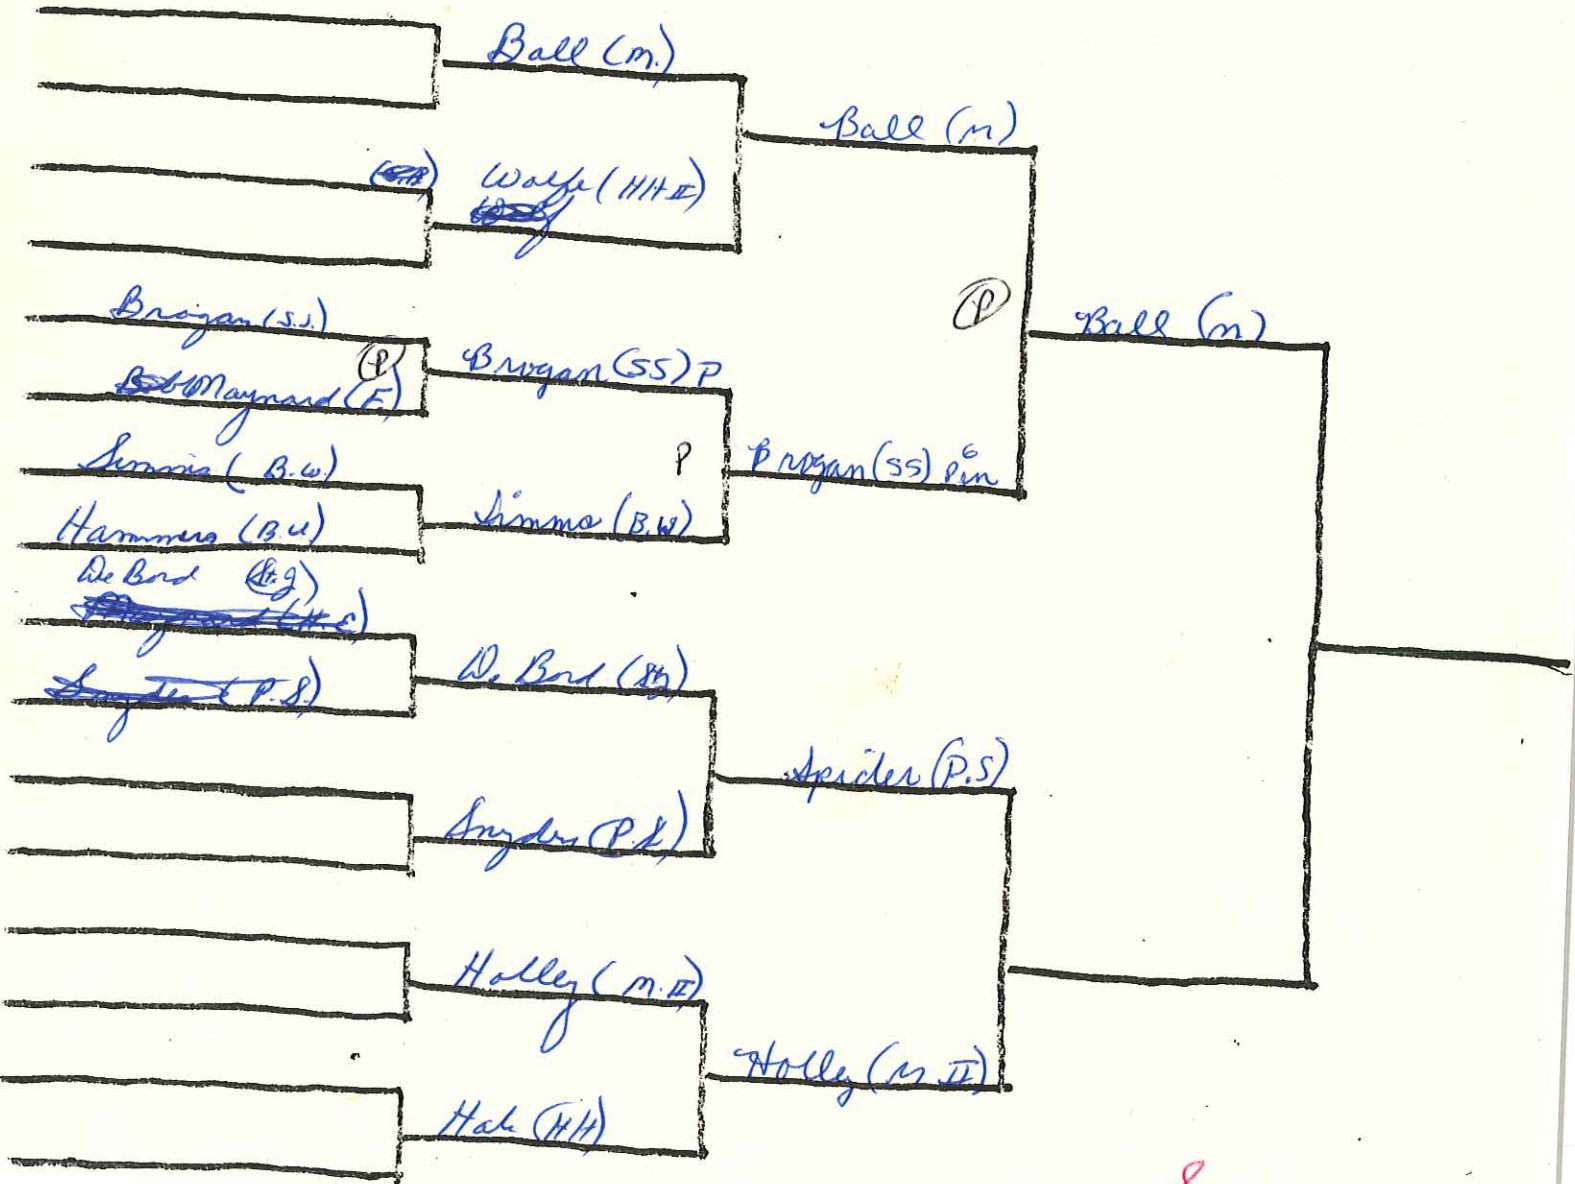

Village Inv
1984

1984 Village Invitational
98

4
14
~~4~~

4
14
18

4
 14
 6

 24

4
1

Wt 119

4
14

18

~~4~~
 4
 3
 5
 12

0

4
3
5
—
12

0